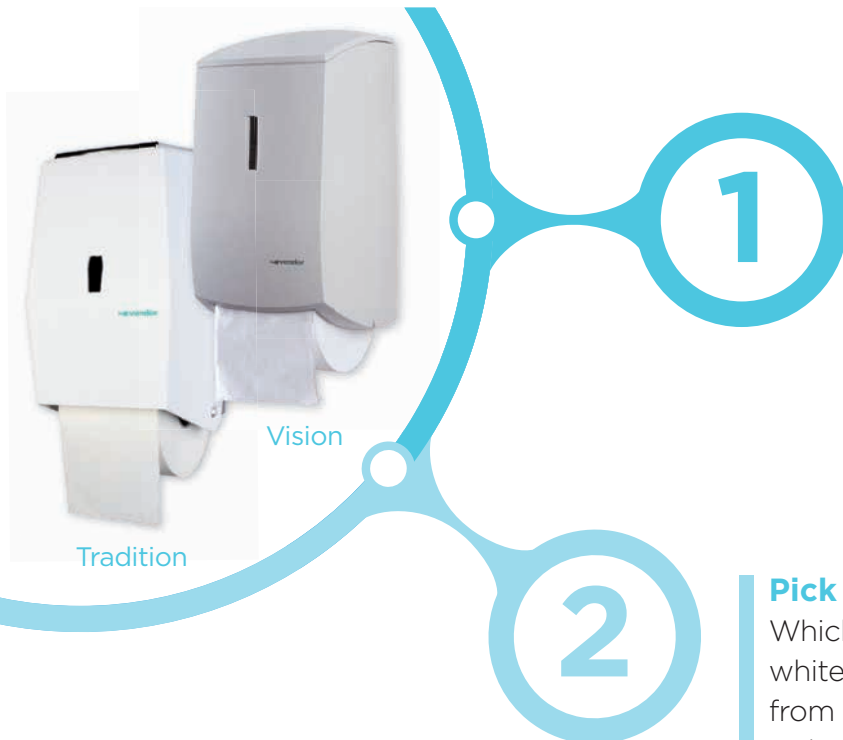

Vertical toilet roll dispenser

- 🐟 Continuous system with two toilet rolls
- 🐟 Large capacity (up to 300 meters)
- 🐟 Vandalism-proof

The vertical toilet roll dispenser is pre-eminently suitable for well-travelled sanitary facilities. The large (joint) capacity of 300 meters ensures that there is always toilet paper available. The toilet paper is kept off the wall, which makes it very hygienic. The robust design and the lock make the dispenser vandalism proof. Vendor offers the vertical toilet roll dispenser in combination with the excellent Vendor service.

- Capacity up to 300 meters
- Rolls with recyclable inserts
- Less waste, thanks to controlled delivery
- Perforated toilet paper
- Water-soluble paper
- Easy to maintain
- Robust
- Lockable
- Hygienic because the paper is kept off the wall
- Can be refilled and topped up

Create your vertical toilet roll dispenser in 2 steps

Pick your model

Which model appeals to you most? The vertical toilet roll dispenser is available in the Vision model, whose fancy design makes it an asset for your sanitary facilities, and in the Tradition model, which has a robust design.

Pick your colour

Which colour do you prefer? The Alpine white version of both models are deliverable from stock. The Metal, Black Vision and Colours versions of the Vision model are available from stock as well. This means that the dispenser is available in every desired RAL colour*.