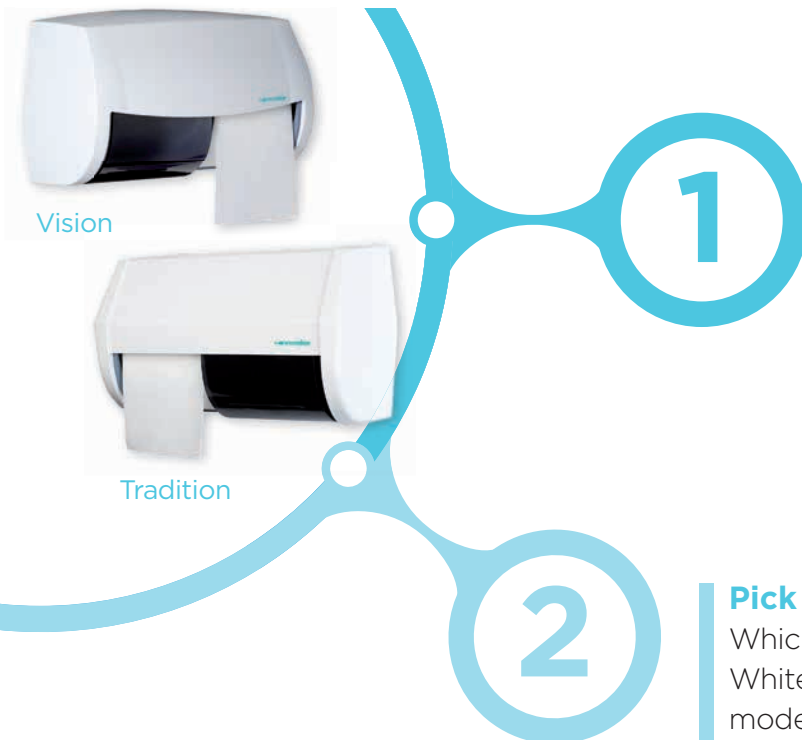

Horizontal Toilet Roll Dispenser

- 🐟 **Controlled delivery thanks to brake mechanism**
- 🐟 **Continuous system with two toilet rolls**
- 🐟 **Empty roll is stored in the dispenser, keeping waste off the floor.**

With a joint capacity of 200 to 300 meters, the rolls fill the dispenser, so every guest always has sufficient toilet paper available. The dispenser can be quickly and easily topped up as soon as the first roll is used up. Vendor offers the horizontal toilet roll dispenser in combination with our excellent service. Our service providers will deliver the stock of toilet rolls to your warehouse or supply cupboard, so that you do not have to worry about them.

- Capacity of 200 to 300 meters
- Rolls without inserts
- Perforated toilet paper
- Water-soluble paper
- Easy to maintain
- Robust
- Lockable
- Can be refilled and topped up
- 100% Recyclable plastic

Create your horizontal toilet roll dispenser in 2 steps

Pick your model

Which model appeals to you most? The horizontal toilet roll dispenser is available in the Vision model, which offers timeless elegance for your sanitary facilities, and the Tradition model, which offers robust design with a wide range of options for the promotion of your message.