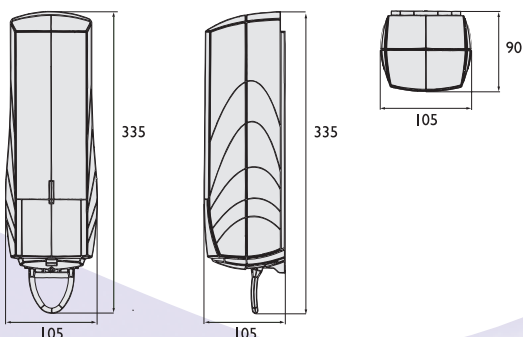

Foam soap dispenser Vision

Foam soap dispenser Vision

The elegantly designed foam soap dispenser Vision has a capacity of 500 ml of foam soap and is leak-proof. The supply indicator window shows when the bottle is empty. The reservoir then holds sufficient foam soap for about a further 100 doses.

- Continuous system
- Capacity of up to about 1100 doses
- Can be topped up after 100 doses
- Refill can be changed quickly and easily
- Unique vacuum system prevents dripping
- Supply indicator window
- Can be opened with the universal Vision key
- Dispenser is easy to clean

Filling of the foam soap dispenser

Technical data

Article No. : 502000
 Dimensions : 33.5 x 10.5 x 9.0 cm
 (hxwxd)
 Colour : Alpine white

Refills

The dispenser can be filled with the following foam soap:

Art.No. 530788	
Name	Foam
Bottle contents	500 ml
Doses per bottle	1100
Packing per case	12 bottles