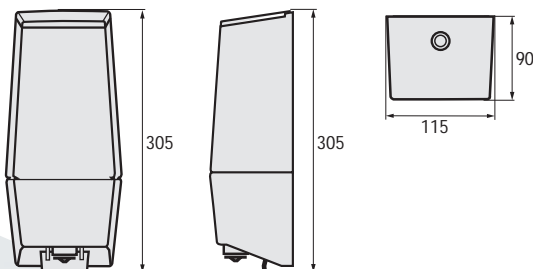

Soap dispenser Tradition

Soap dispenser Tradition

The robustly designed soap dispenser Tradition has a capacity of 750 ml and can be locked. The soap dispenser is leak-proof. The transparent reservoir clearly shows when the dispenser needs topping up. Sufficient soap is then present in the reservoir for about a further 100 doses.

- Continuous system
- Capacity of up to about 1700 doses
- Can be topped up after 100 doses
- Refill can be changed quickly and easily
- Unique vacuum system prevents dripping
- Clearly visible supply level in the reservoir
- Can be opened and closed with the universal Tradition key
- Dispenser is easy to clean

Filling of the soap dispenser

Technical data

Article No. : 1012 E
 Dimensions : 30.5 x 11.5 x 9.0 cm (h x w x d)
 Colour : Alpine white
 Material : ABS plastic

Refills

The dispenser can be filled with the following types of soap: